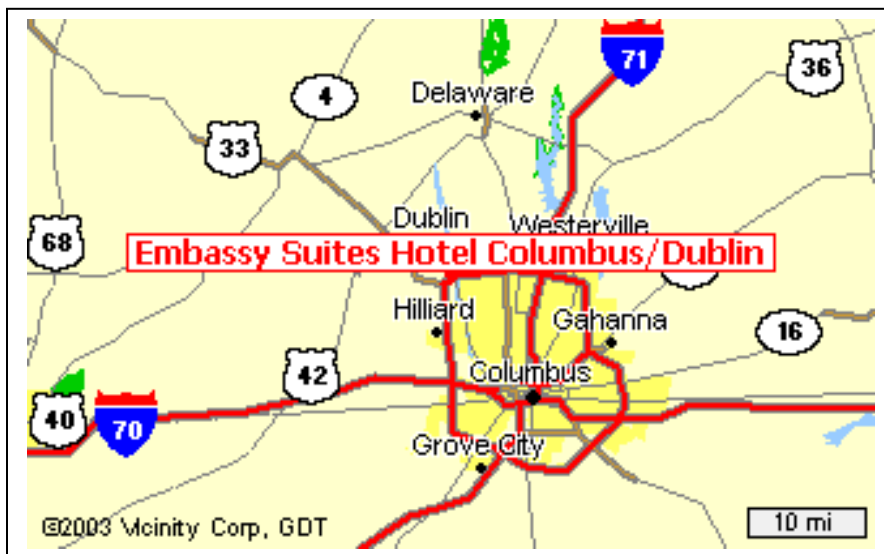

Embassy Suites Hotel Columbus/Dublin

5100 Upper Metro Place, Dublin, OH 43017

Tel: 1-614-790-9000 Fax: 1-614-790-9001

The Embassy Suites Columbus/Dublin is an 8-story atrium style hotel with a diamond-shaped glass ceiling, three glass elevators, waterfall and spectacular greenery. The hotel is dominated by a four story open air wood framed Gazebo.

Directions to the hotel:

From I-270 - Take Exit 17A Dublin/161 exit. Follow 161/Rt 33 to Frantz Rd. Turn right, 1/2 block turn right onto Upper Metro Place. Hotel is on the right, beside Cooker Restaurant.

Area Map

Local Map